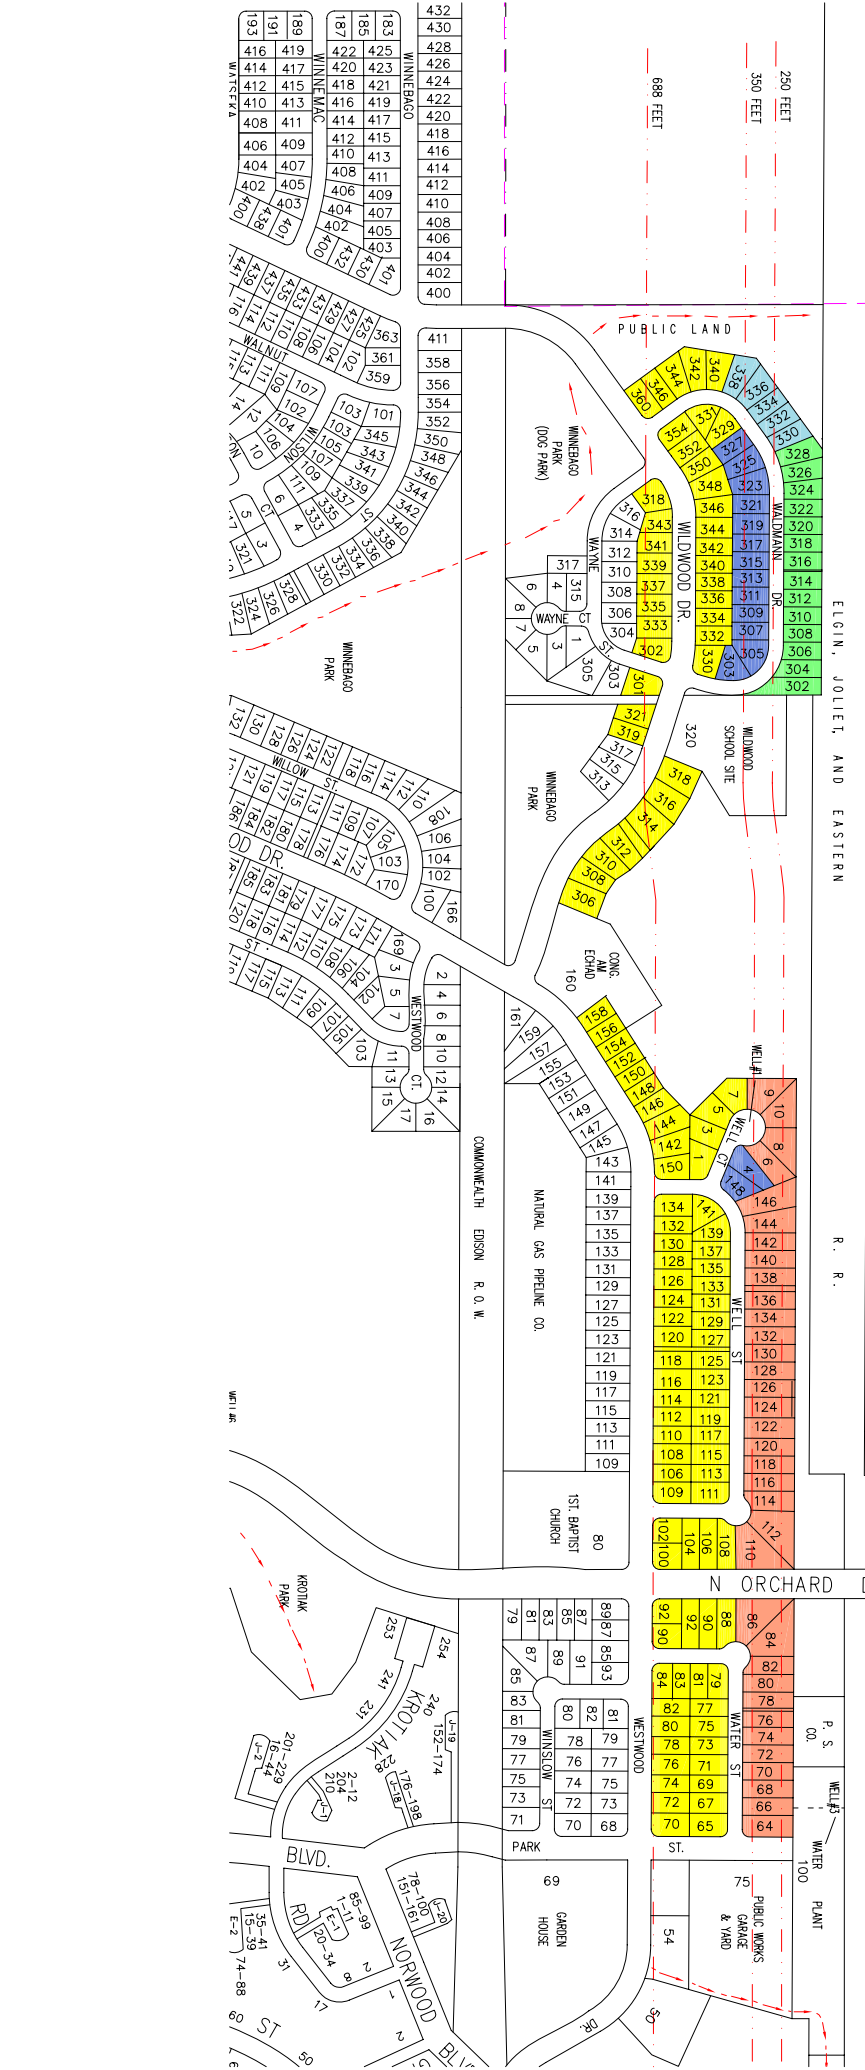

VILLAGE OF MATTESON

- LEGEND
- █ ABUTTING PROPERTIES
  - █ PROPERTIES WITHIN 250 FEET
  - █ PROPERTIES WITHIN 350 FEET
  - █ PROPERTIES WITH OPEN LAND AND/OR WITHIN 688 FEET

VILLAGE OF MATTESON

- LEGEND
- █ ABUTTING PROPERTIES
  - █ PROPERTIES WITHIN 250 FEET
  - █ PROPERTIES WITHIN 350 FEET
  - █ PROPERTIES WITH OPEN LAND AND/OR WITHIN 688 FEET